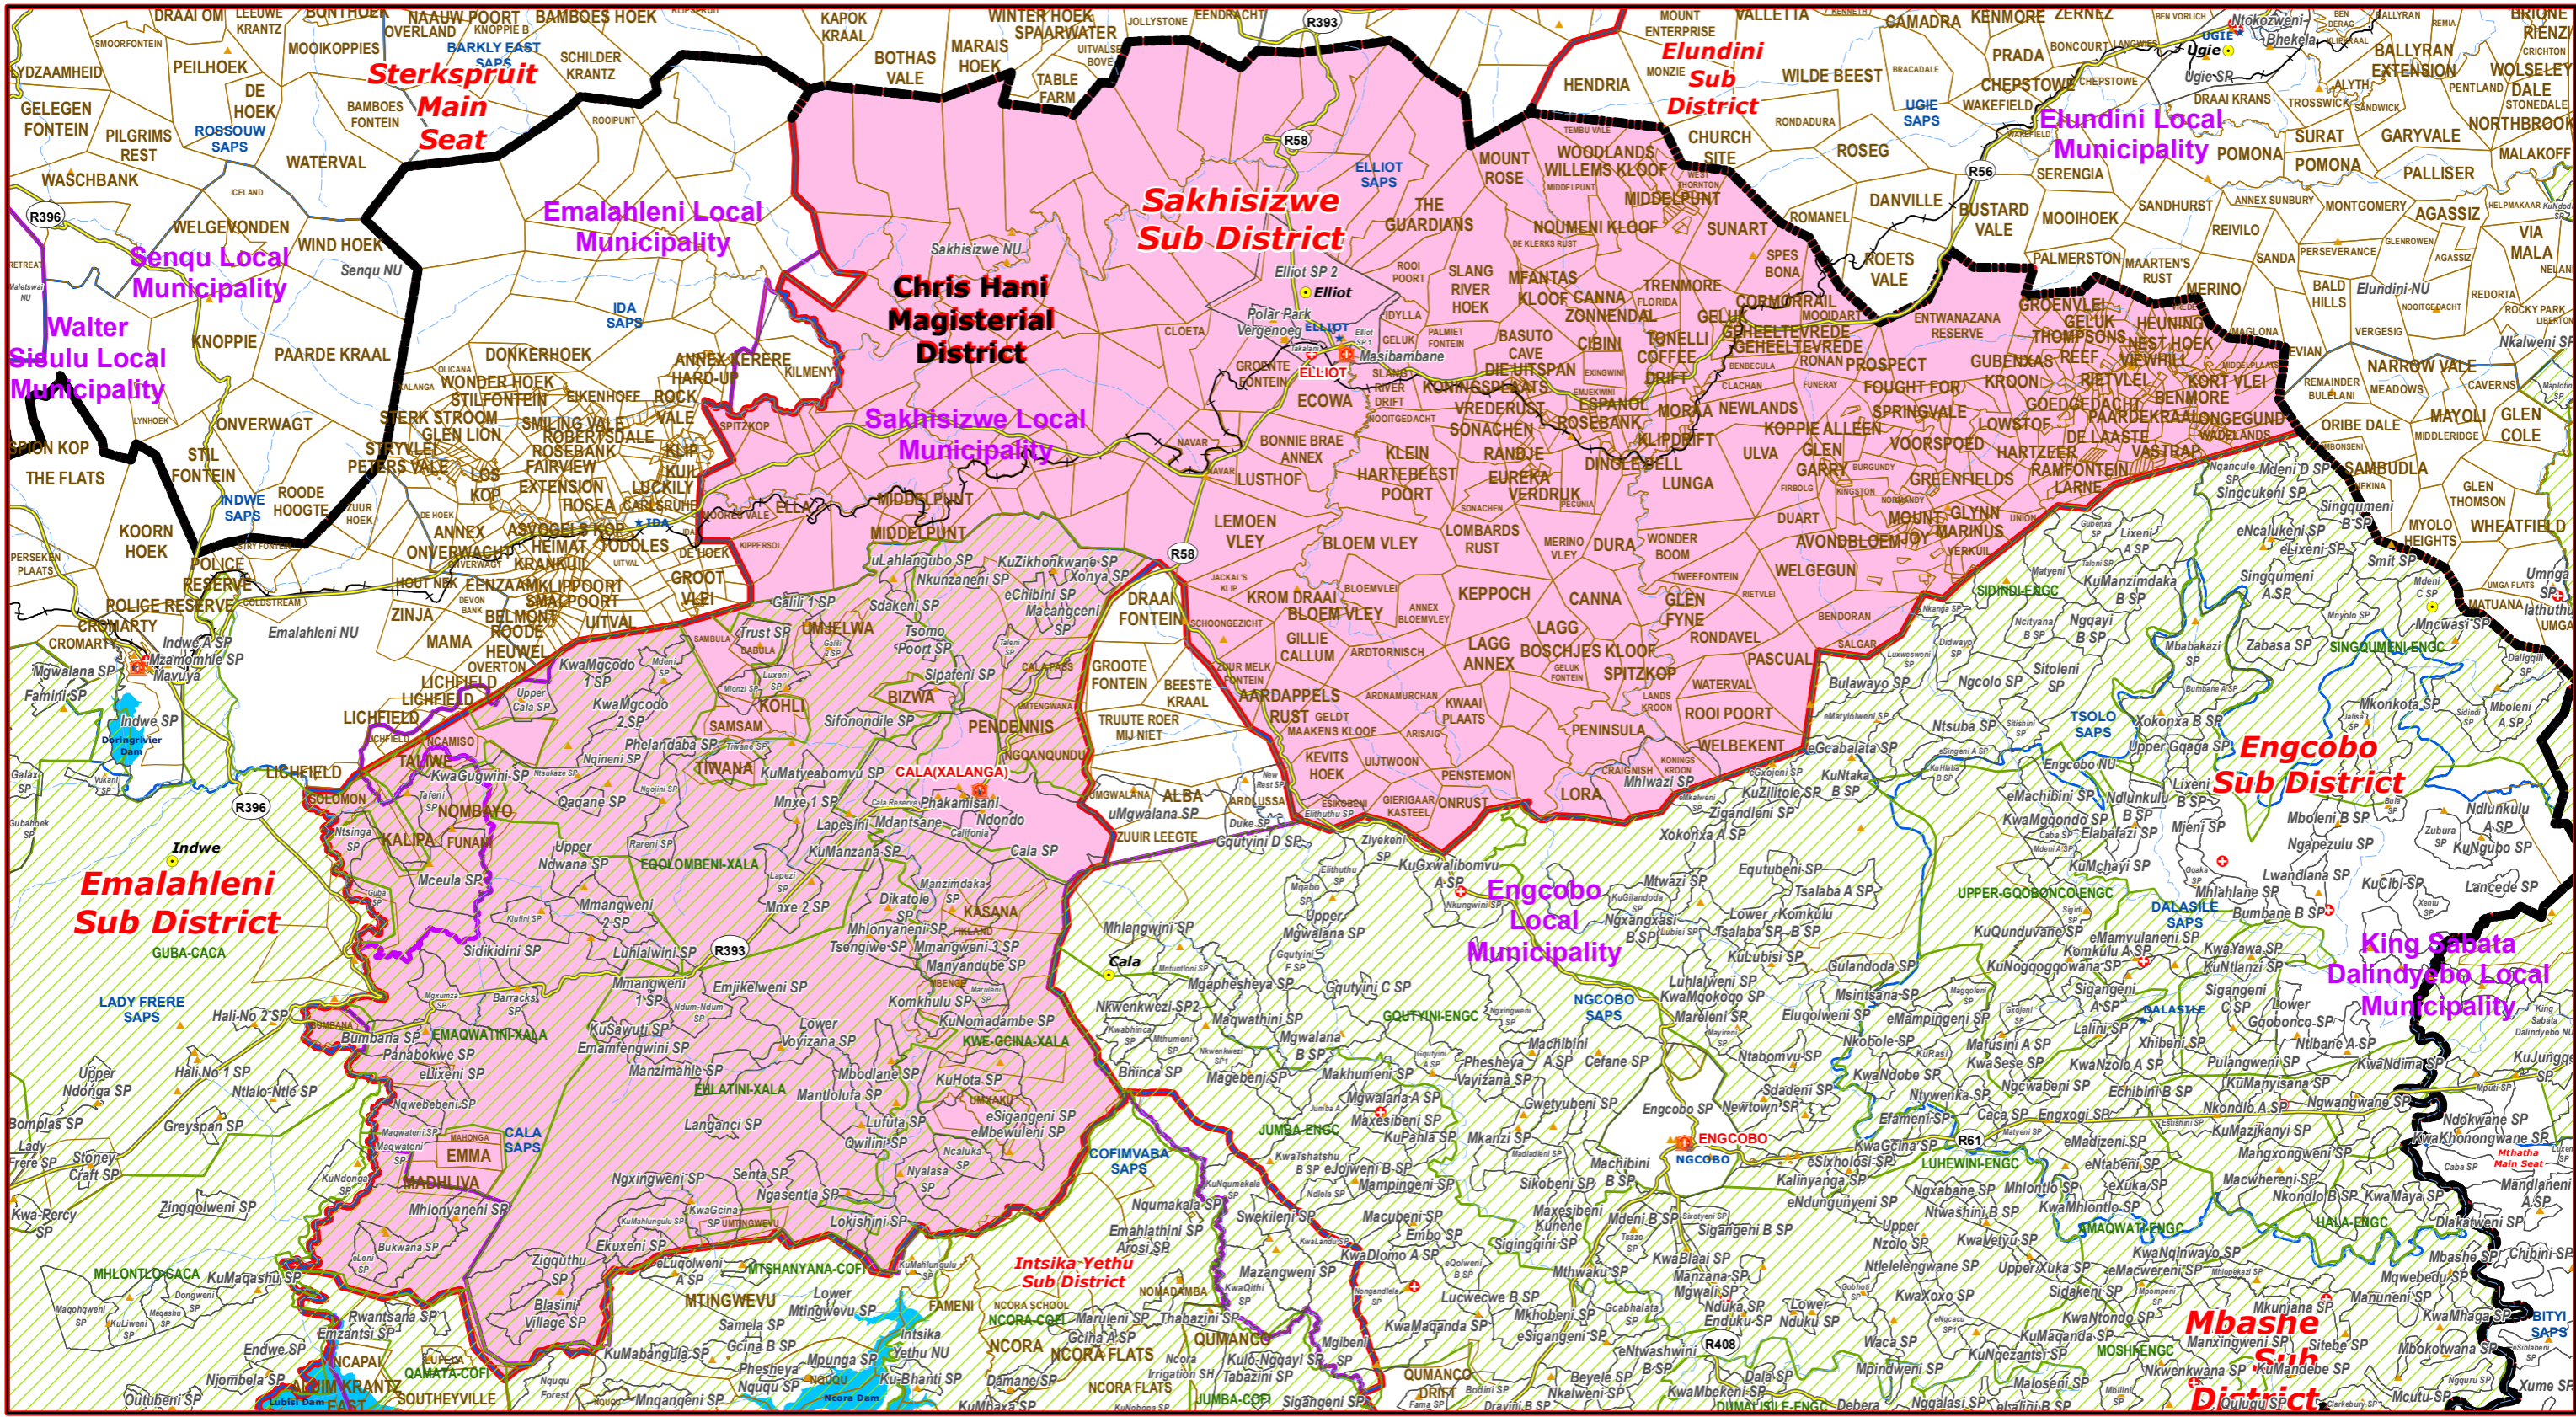

Sakhisizwe Sub District of Chris Hani Magisterial District

- Legend**
- Main Town
 - Main Courts
 - Place of Sitting
 - ★ Police Stations & Facilities
 - ★ Schools
 - Health Facilities
 - Rivers
 - National Roads
 - Main Roads
 - Railways
 - Provinces
 - Proposed Magisterial District
 - Proposed Seat / Sub District
 - Traditional Councils
 - Dams
 - Local Municipalities

Proposed Main Seat / Sub District within the Proposed Magisterial District

DATA SUPPLIED BY:

- Statistics South Africa
- Department of Water Affairs & Forestry
- Department of Provincial & Local Government
- Department of Health
- Department of Safety & Security
- Department of Education
- Department of Transport